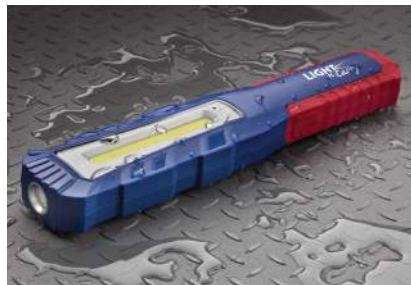

Advanced COB LED Rechargeable WORK LIGHT

Model No. LNC1841

- Up to 800 Max Lumen COB LED Work Light
- 2 Work Light Settings: 800/210lm
- 60 Lumen SMD LED Focus Beam
- 180° Swivel Action Magnet Mounting
- USB Power Supply
- Up to 4 Hour Run Time on high
- IP54 Dust / Water Protection
- LED Battery Status Display
- Coupon for a fixed-fee service after warranty period

ADVANCED COB LED Technology USB Power Supply SPLASH/WATER Resistant

COUPON REPAIR

\$50

SERVICE COUPON

LIGHT n Carry

Use it... abuse it. Hook, run it over with a semi truck. No problem, we'll take care of the unit. It doesn't even have to be assembled. Simply return your LNC1841 for all of its parts, properly and safely packed, along with this coupon. We will either recondition the unit or replace it with a refurbished unit and return it, all for a fee of just \$50!

The **Light-N-Carry LNC1841** Rechargeable Work Light is great for the tech that needs a light that is reliable, tough and powerful. Whether you need a superior lighting solution in the workplace or your personal garage, LNC1841 is the light for you.

The LNC1841 has a 180° swivel arm for easy adjustment with a powerful mounting magnet to provide stability wherever it is placed. Also, we've added 2 mounting hooks and dual rear magnets for ideal positioning and easy mobility. The unit employs automatic charging and includes a wall charger with a braided cable.