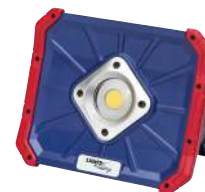

Advanced COB Technology

Both models utilize CITED LED light engines from CITIZEN for high intensity illumination, ideal color temperature, long service life and low energy consumption. With our advanced COB technology, work spaces are illuminated efficiently, hard edges are eliminated and run times are expanded.

Both units provide USB Power Supply and easy Magnet Mounting.

Display Cartons

Each unit comes delivered inside a bright, eye-catching, professional Display Carton.

Advanced COB LED Rechargeable FLOOD LIGHTS

Model No. LNC2551

- Up to 4000 Max Lumen COB LED Flood Light
- 3 Work Light Settings: 4000/1500/1000lm
- 2 Removable Batteries
- 180° Swivel Action Arm with Magnet Mounting
- 1A USB Power Supply
- Protective Bumper Casing
- IP64 Dust / Water Protection
- LED Battery Status Display
- Wall Charger

Quad Pod

Also available is our new quad pod accessory to our A/F/S lights.

This stand provides exceptional stability, with its four legs and tubular steel construction, and is adjustable for height.

In addition, it features a quick clamping claw attachment to allow fast, secure attachment of a single light or the included bar attachment, which can support 2-4 lights (depending on light size).