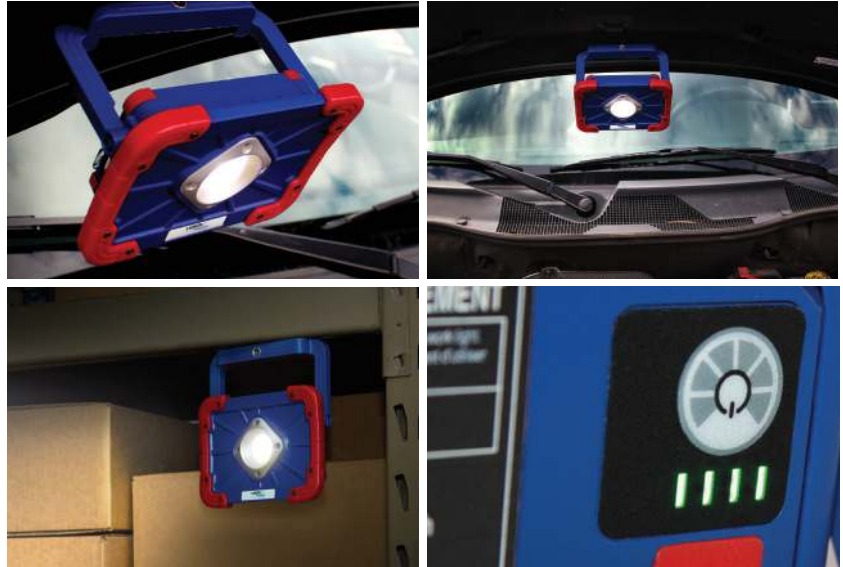

Advanced COB LED Rechargeable FLOOD LIGHTS

AREA FLOOD SITE

A/F/S (Flood) Lighting Solutions

LNC2251 and LNC2551 are an ideal answer when it comes to the tasks of Area/Flood/Site light illumination. Whether on a building site, in an industrial environment or in an automotive garage, **Light-N-Carry** A/F/S lighting solutions provide bright illumination, long run times and easy recharging.

Both units provide USB Power Supply and easy Magnet Mounting.

Display Cartons

Each unit comes delivered inside a bright, eye-catching, professional Display Carton.

Advanced COB LED Rechargeable FLOOD LIGHTS

Model No. LNC2551

- Up to 4000 Max Lumen COB LED Flood Light
- 3 Work Light Settings: 4000/1500/1000lm
- 2 Removable Batteries
- 180° Swivel Action Arm with Magnet Mounting
- 1A USB Power Supply
- Protective Bumper Casing
- IP64 Dust / Water Protection
- LED Battery Status Display
- Wall Charger

Model No. LNC2251

- Up to 1500 Max Lumen COB LED Flood Light
- 3 Work Light Settings: 1500/1000/500lm
- 2 Removable Batteries
- 180° Swivel Action Arm with Magnet Mounting
- 1A USB Power Supply
- Protective Bumper Casing
- IP64 Dust / Water Protection
- LED Battery Status Display
- Wall Charger