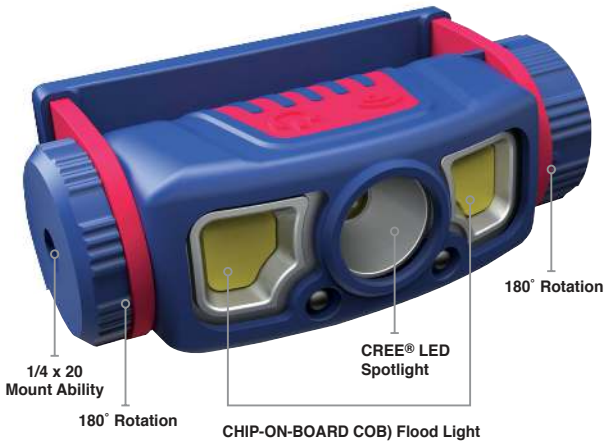

LENEXA
VERSATILE PERFORMANCE LIGHT

Model No. LNC7250

- 200lm Spot Light Mode
- 250lm Flood Light Mode
- Up to 8 hours run time
- Hands Free WAVE ON/OFF
- Dimmer Feature
- IP54 Ingress Protection
- Micro-USB Charging
- 18650 Lithium Battery
- Includes Braided Charging Cord

On the go or in the shop, **LENEXA** from *Light-N-Carry* provides versatile illumination. Three operating modes (Spot/Flood/Dual), allow you to choose the mode that best meets your application need. Innovative **M-LOCK** magnetic mounting system enables convenient positioning of the light exactly how it's needed.

Accessories Included:

M-LOCK Action Mount

(Black post and velcro strap not included)

M-LOCK Head Strap

M-LOCK Belt Clip

Micro-USB Charging

(Braided Charging Cord included)