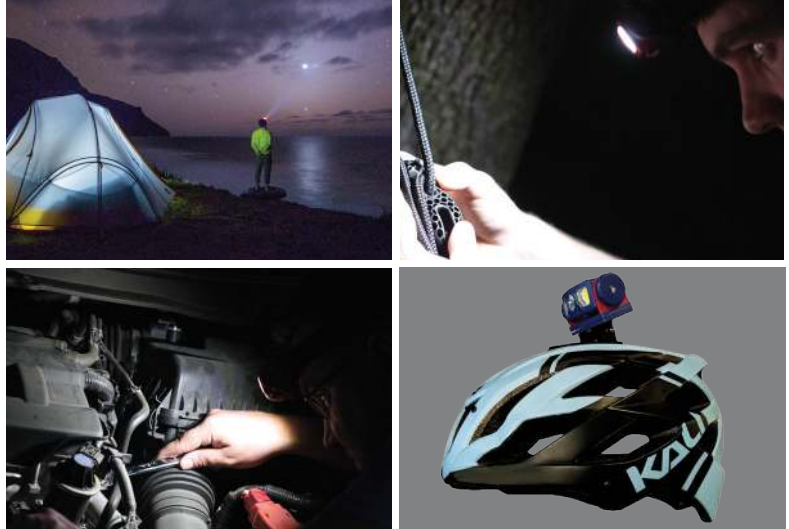

LENEXA
VERSATILE PERFORMANCE LIGHT

Model No. LNC7250

- 200lm Spot Light Mode
- 250lm Flood Light Mode
- Up to 8 hours run time
- Hands Free WAVE ON/OFF
- Dimmer Feature
- IP54 Ingress Protection
- Micro-USB Charging
- 18650 Lithium Battery
- Includes Braided Charging Cord

On the go or in the shop, **LENEXA** from *Light-N-Carry* provides versatile illumination. Three operating modes (Spot/Flood/Dual), allow you to choose the mode that best meets your application need. Innovative **M-LOCK** magnetic mounting system enables convenient positioning of the light exactly how it's needed.