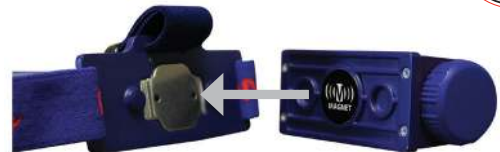

LENEXA
VERSATILE PERFORMANCE LIGHT

Model No. LNC7250

- 200lm Spot Light Mode
- 250lm Flood Light Mode
- Up to 8 hours run time
- Hands Free WAVE ON/OFF
- Dimmer Feature
- IP54 Ingress Protection
- Micro-USB Charging
- 18650 Lithium Battery
- Includes Braided Charging Cord

On the go or in the shop, **LENEXA** from *Light-N-Carry* provides versatile illumination. Three operating modes (Spot/Flood/Dual), allow you to choose the mode that best meets your application need. Innovative **M-LOCK** magnetic mounting system enables convenient positioning of the light exactly how it's needed.