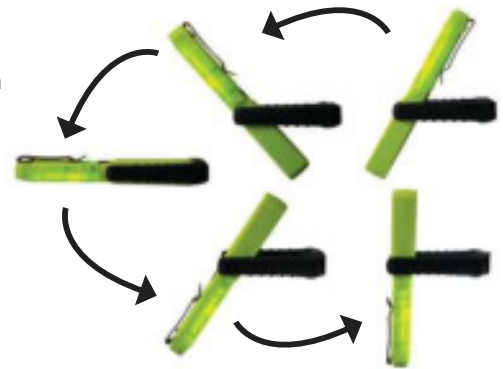

LIGHT
n Carry

MANTIS COB LED Rechargeable WORK LIGHT

110
Lumen

Model No. LNCMINI
COB LED Work Light

ADVANCED COB LED Technology
SPLASH/WATER Resistant
MICRO USB Charging Port

- 2 Work Light Settings: 110/35lm
- 60 Lumen SMD LED Focus Beam
- 180° Swivel Action Magnet Mounting
- Up to 4 Hour Run Time
- Wall Charger with Braided USB Cable
- LED Battery Status

180° Swivel Action
Magnet Mounting

Power Status LED Display
and Pocket Clip

MANTIS (Model No. LNCMINI) by **Light-N-Carry** is an ultra-compact COB LED Work Light that is small enough to fit in your pocket with ease, but still powerful enough to illuminate work areas in low-light situations.

MANTIS features three light settings: a 110 Lumen work light high setting, a lower 35 Lumen setting, and a 60 Lumen SMD LED focus beam for pinpoint light accuracy. It features a sealed water resistant housing, protecting the light from water damage and other mishaps. Add the magnetic bottom mount, with 180° swivel action, and you have a go-anywhere, do-anything light that's dependable and long lasting.