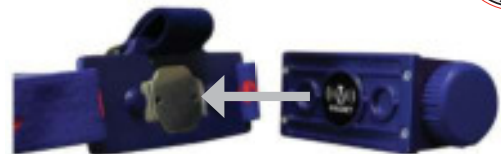

LENEXA
VERSATILE PERFORMANCE LIGHT

Model No. LNC7250

- 200lm Spot Light Mode
- 250lm Flood Light Mode
- Up to 8 hours run time
- Hands Free WAVE ON/OFF
- Dimmer Feature
- IP54 Ingress Protection
- Micro-USB Charging
- 18650 Lithium Battery
- Includes Braided Charging Cord

On the go or in the shop, **LENEXA** from *Light-N-Carry* provides versatile illumination. Three operating modes (Spot/Flood/Dual), allow you to choose the mode that best meets your application need. Innovative **M-LOCK** magnetic mounting system enables convenient positioning of the light exactly how it's needed.