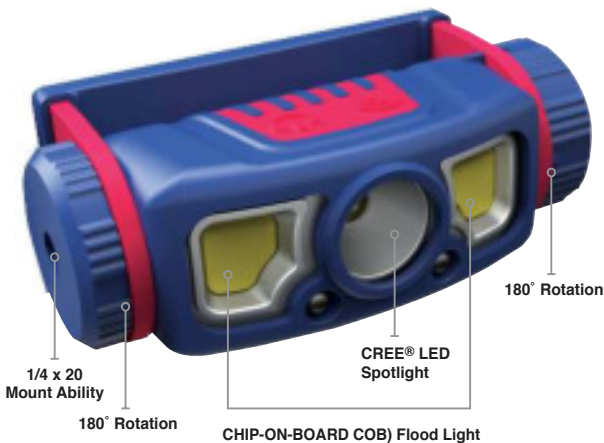

LENEXA
VERSATILE PERFORMANCE LIGHT

Model No. LNC7250

- 200lm Spot Light Mode
- 250lm Flood Light Mode
- Up to 8 hours run time
- Hands Free WAVE ON/OFF
- Dimmer Feature
- IP54 Ingress Protection
- Micro-USB Charging
- 18650 Lithium Battery
- Includes Braided Charging Cord

On the go or in the shop, **LENEXA** from *Light-N-Carry* provides versatile illumination. Three operating modes (Spot/Flood/Dual), allow you to choose the mode that best meets your application need. Innovative **M-LOCK** magnetic mounting system enables convenient positioning of the light exactly how it's needed.